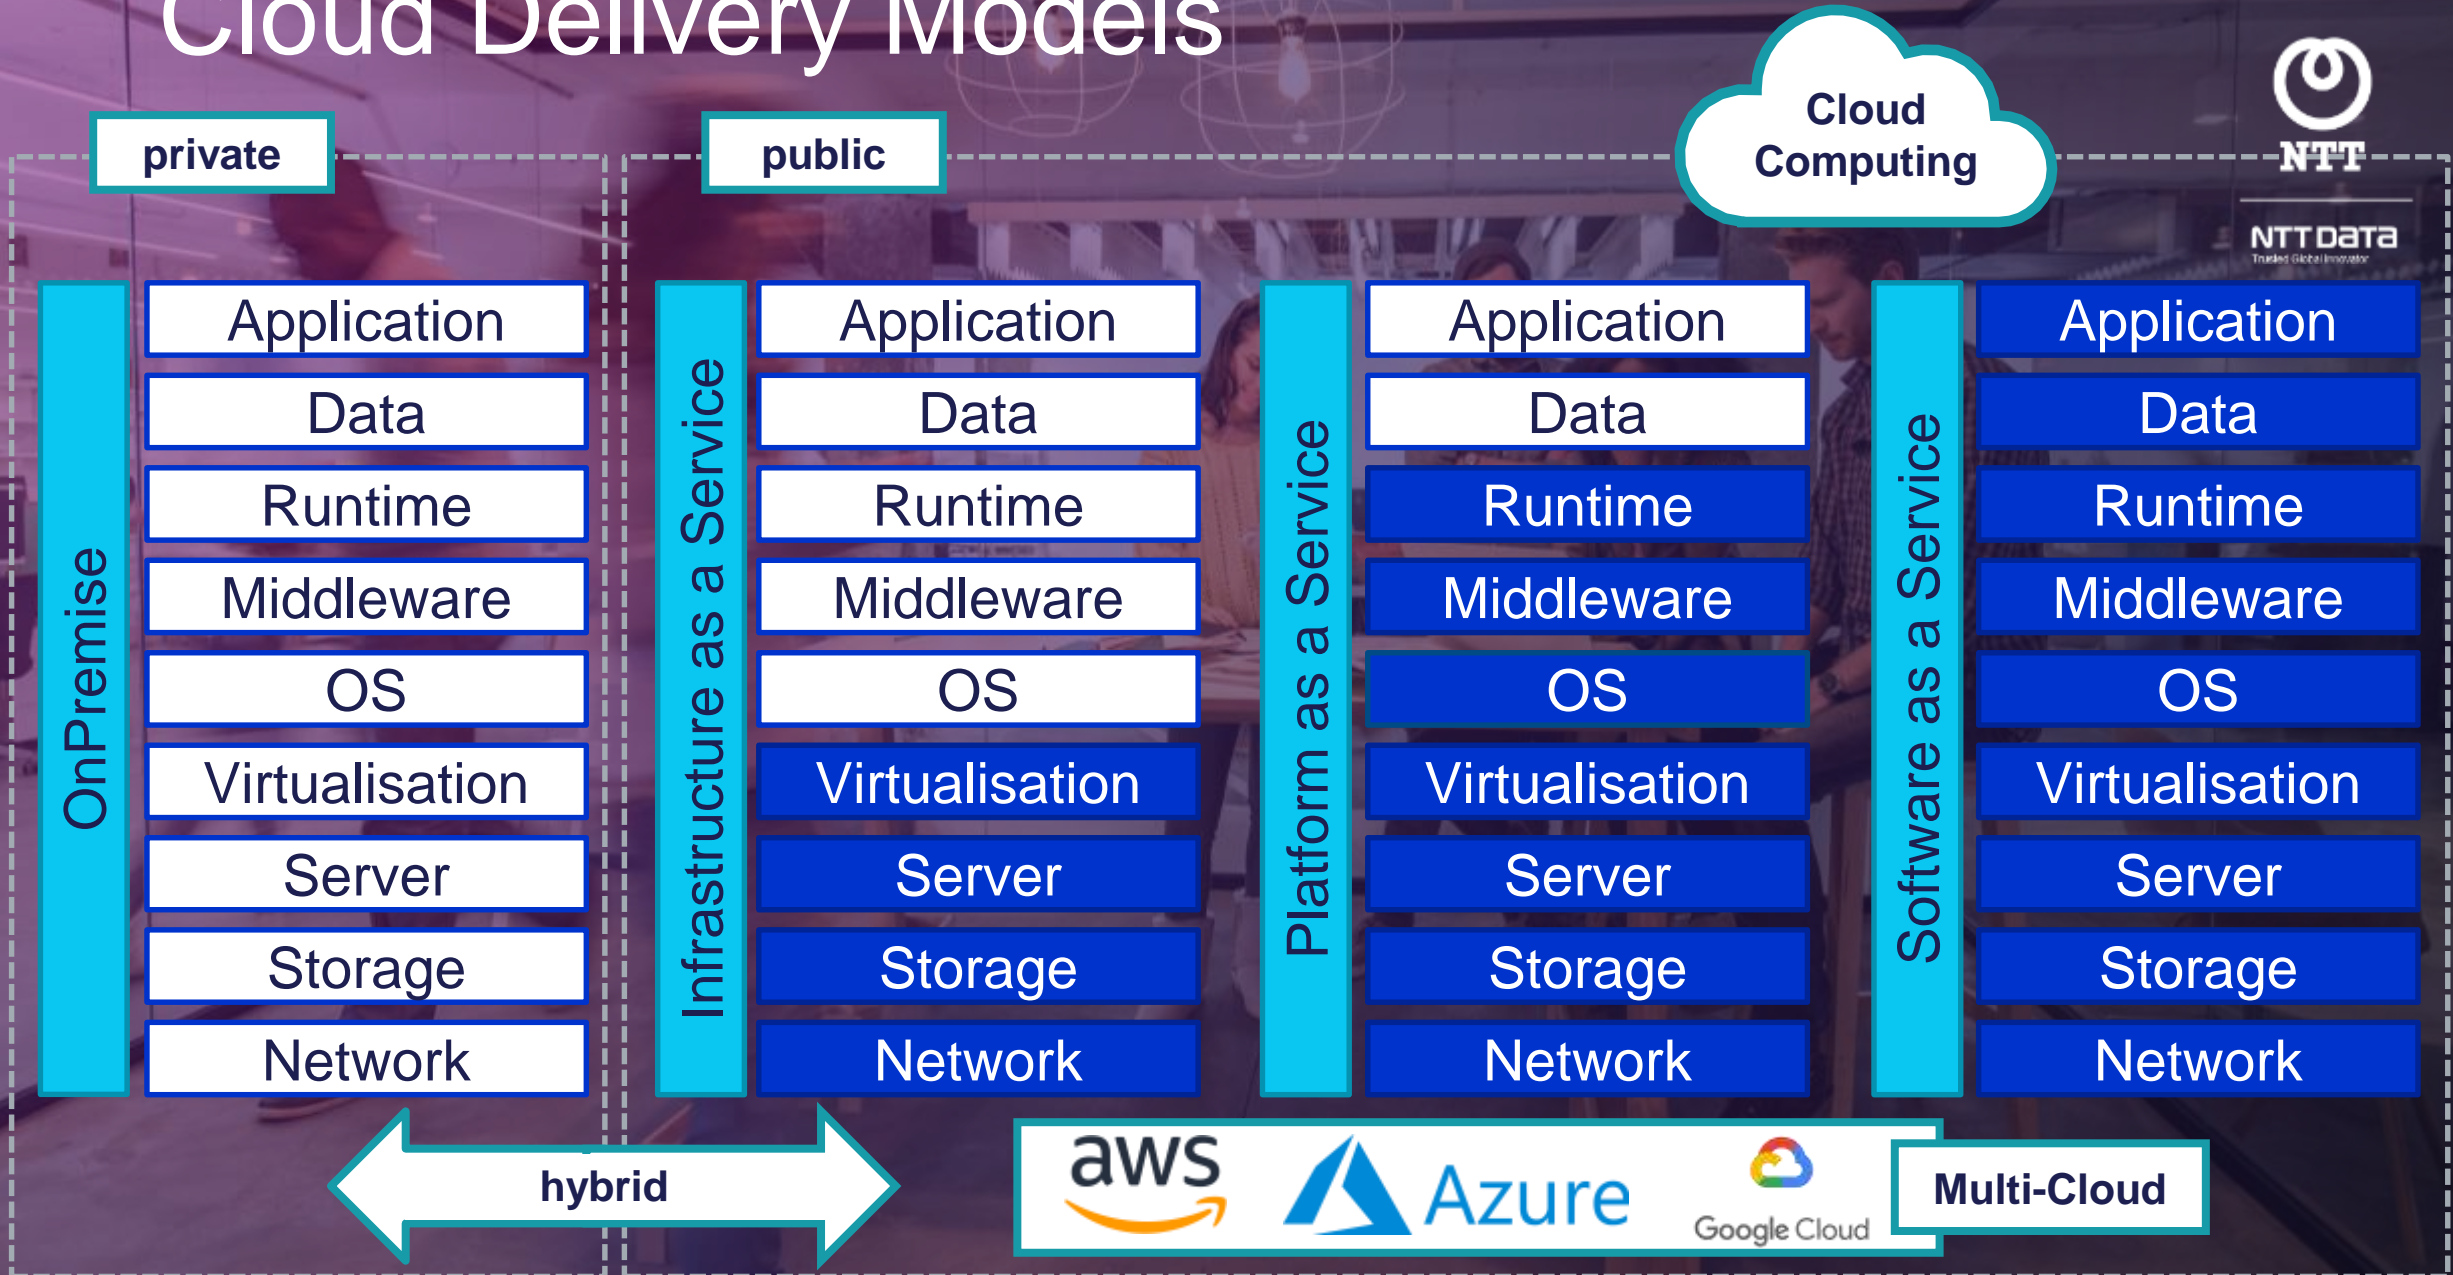

NTT DATA
Trusted Global Innovator

Predict, detect and respond with **Intelligent Cybersecurity**

Die IT-Security Messe und Kongress
The IT Security Expo and Congress

NTT Data
Trusted Global Innovator

So bauen Sie das Fundament für eine sichere Cloud-Nutzung

Damian Kostka

10.09.2019

Security-External-Final-v1-0

Agenda

01

**Cloud Delivery
Models**

02

Challenges

03

Recommendations

NTT DATA
Trusted Global Innovator

Cloud Delivery Models

Intelligent Cybersecurity Challenges

NTT

NTT DATA
Trusted Global Innovator

**Shared
Responsibility
Model**

vs.

cost savings

Visibility

A photograph of a stormy night sky with dark clouds and bright lightning bolts striking down. The scene is dark, with the lightning providing the main source of light.

increasing
complexity
multi-cloud