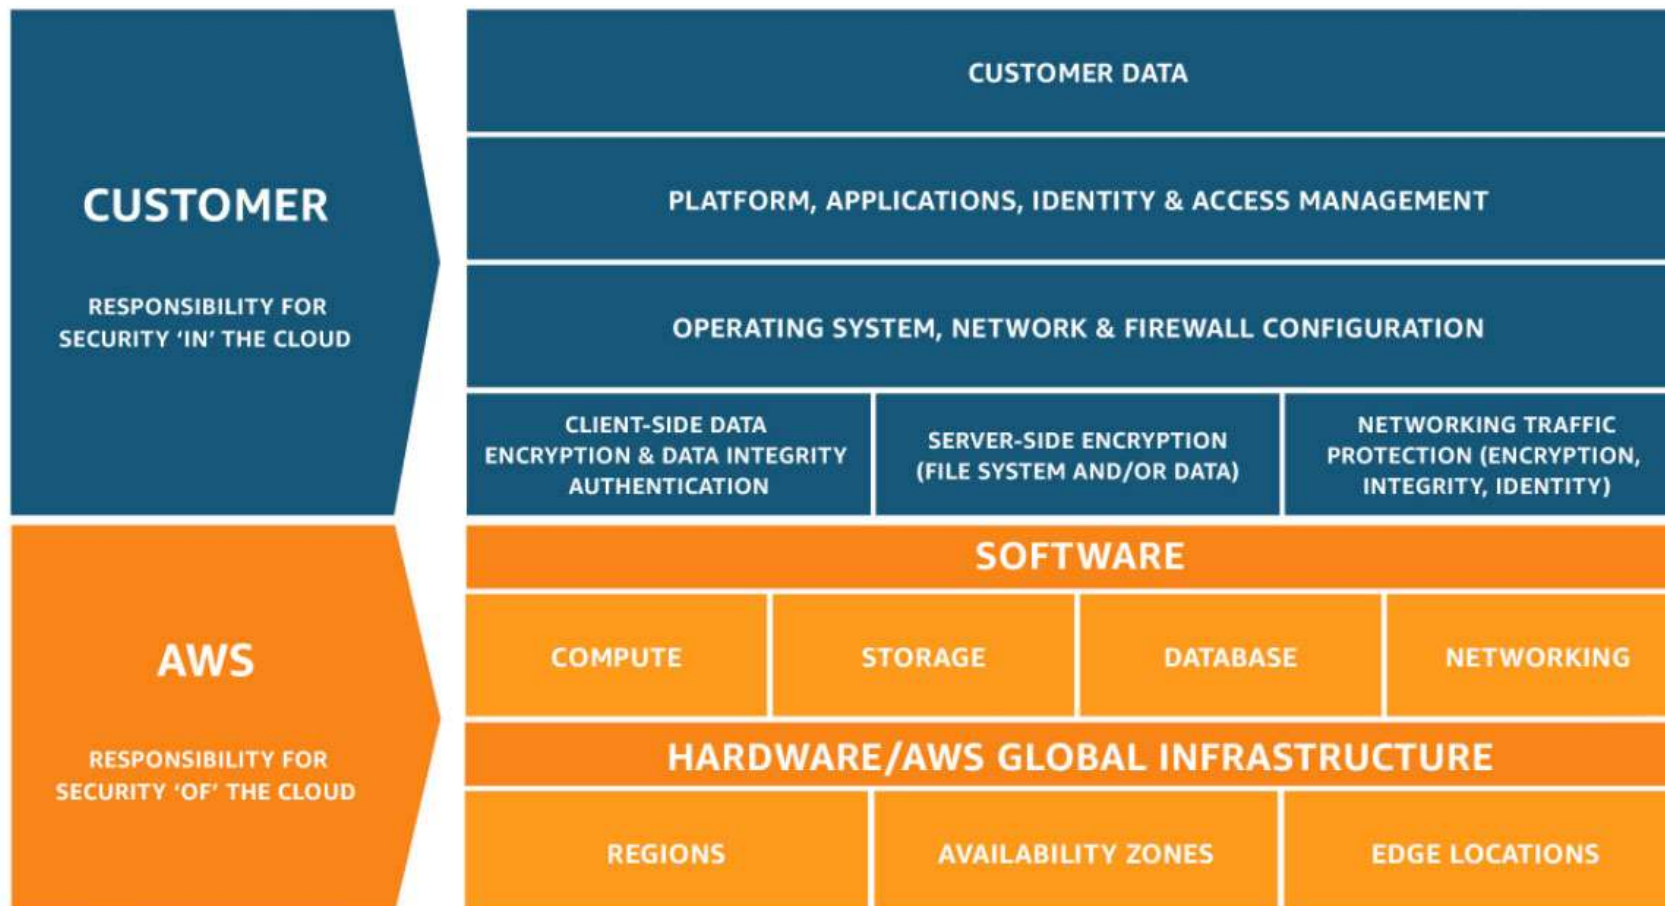

Misconfiguration

By 2022, more than
95% of security
incidents caused by
customer

Shadow IT

A dark, stormy sea with white-capped waves crashing under a dark, overcast sky. The overall mood is turbulent and dangerous.

Business
departments use the
cloud without the
knowledge of the IT
department

Threats

Old known
vulnerabilities

Public Cloud Shared Responsibility Model

NTT

NTT DATA
Trusted Global Innovator

Source as of 15.03.2019: <https://aws.amazon.com/de/compliance/shared-responsibility-model/>

Intelligent Cybersecurity Challenges

NTT DATA
Trusted Global Innovator

**Shared
Responsibility
Model**

vs.

cost savings

Visibility

A photograph of a stormy night sky with dark, heavy clouds and bright yellow lightning bolts striking down. The scene is illuminated by the light from the lightning, creating a dramatic and somewhat ominous atmosphere.